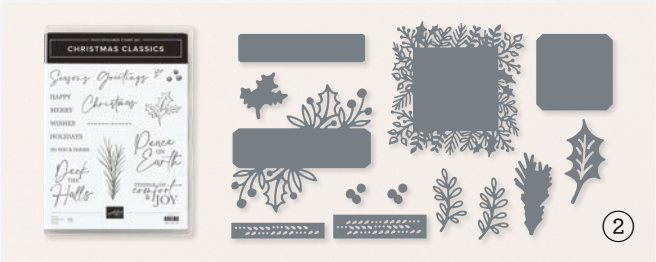

1. JOY OF NOEL BUNDLE
161967 | $54.00 $48.50
10% BUNDLED SAVINGS Photopolymer • **MM PR**
Joy of Noel Stamp Set + Joy of Noel Dies (p. 69)

2. CHRISTMAS CLASSICS BUNDLE
161977 | $58.00 $52.00
10% BUNDLED SAVINGS Photopolymer • **MM PR**
Christmas Classics Stamp Set
+ Christmas Classics Dies (p. 68)