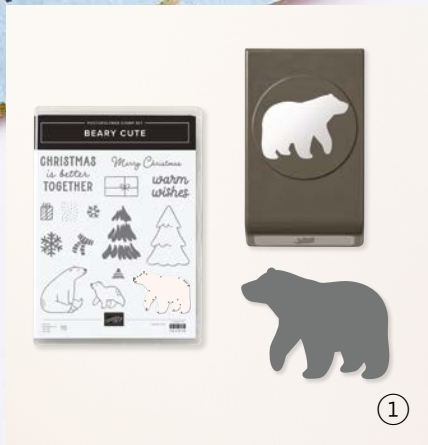

①

②

③

④

⑤

⑥

⑦

1. BEARY CUTE BUNDLE
162023 | $47.00 $42.25
10% BUNDLED SAVINGS Photopolymer •
Beary Cute Stamp Set + Beary Cute Punch (p. 67)

2. SNOWFLAKE SKY 3D EMBOSSING FOLDER
162026 | $11.00
Use with a Stampin' Cut & Emboss Machine (p. 10).
6" x 6-1/4" (15.2 x 15.9 cm).

3. ADHESIVE-BACKED GLITTER SEQUINS
162029 | $8.00
240 pieces. 4 mm, 5 mm. Blue, white, Old Olive.

4. BALMY BLUE 3/8" (1 CM) SPARKLE RIBBON
162030 | $9.00
5 yards (4.6 m). Balmly Blue with silver sparkles.

5. BEARY CHRISTMAS MEMORIES & MORE CARD PACK • 162027 | $10.00
54 total double-sided cards* in 3" x 4" (7.6 x 10.2 cm) and 4" x 6" (10.2 x 15.2 cm) sizes.
4 sticker sheets.

6. BEARY CHRISTMAS MEMORIES & MORE CARDS & ENVELOPES • 162028 | $10.00
20 card bases and 20 envelopes*. Folded card size: 4-1/4" x 5-1/2" (10.8 x 14 cm).

7. BEARY CHRISTMAS 12" X 12" (30.5 X 30.5 CM) DESIGNER SERIES PAPER • 162015 | $12.50
12 sheets: 2 each of 6 double-sided designs*. Acid free, lignin free.

*Visit stampinup.com and search by item number to see enlarged images and detailed product information.