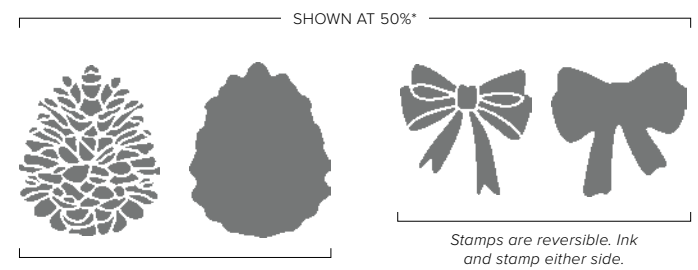

Our Reversibles stamps (at right) are made from specialized, double-sided photopolymer. Stamp one side, then turn it over and stamp again—you get two images in each stamp!