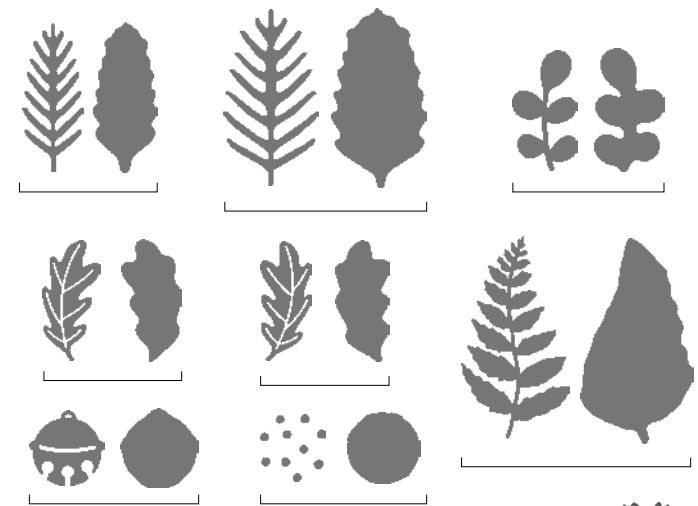

Our Reversibles stamps (at right) are made from specialized, double-sided photopolymer. Stamp one side, then turn it over and stamp again—you get two images in each stamp!