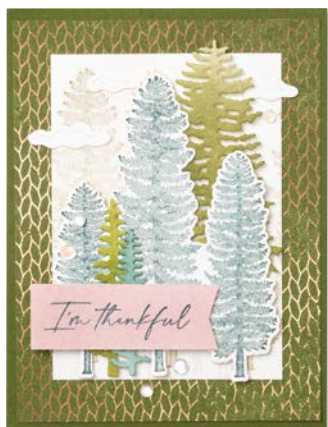

FOREVER FOREST DIES
162057 | $37.00
17 dies. Largest die: 3-1/8" x 4"
(7.9 x 10.2 cm).

10%
BUNDLED SAVINGS

FOREVER FOREST BUNDLE
162058 | ~~$63.00~~ $56.50
Cling
Forever Forest Stamp Set (p. 20) + Forever Forest Dies