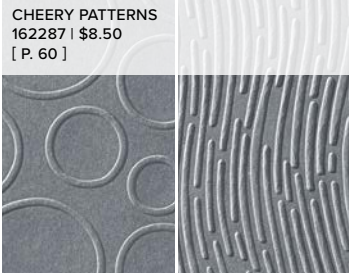

HYBRID

EMBOSSING FOLDER

EMBOSSING FOLDERS

STARS AT NIGHT HYBRID
162006 | \$39.00
[P. 17]

CHEERY PATTERNS
162287 | \$8.50
[P. 60]

CHRISTMAS TIDINGS
162115 | \$8.50
[P. 33]

DISTRESSED TILE 3D
162189 | \$9.50
[P. 43]