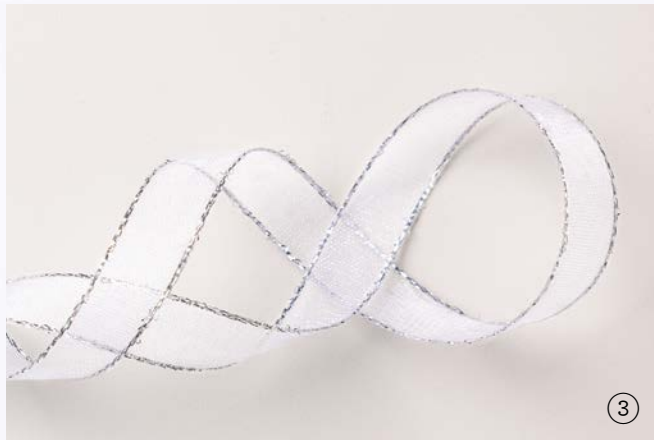

①

②

1. MAGICAL MEADOW BUNDLE
162144 | $64.00 $57.50
10% BUNDLED SAVINGS Cling •
Magical Meadow Stamp Set
+ Magical Meadow Dies (p. 69)

2. FACETED GEMS TRIO PACK • 162148 | $7.50
75 adhesive-backed pieces. 6 mm.
Lost Lagoon, white, Smoky Slate.

3. SILVER & WHITE 1/2" (1.3 CM) SHEER RIBBON • 162149 | $9.00
10 yards (9.1 m).

③

④

4. SNOWFLAKE MAGIC 12" X 12" (30.5 X 30.5 CM) SPECIALTY DESIGNER SERIES PAPER • 162147 | $10.00
6 sheets: 2 each of 3 single-sided designs* with foil. Acid free, lignin free. Lost Lagoon, silver.

5. WINTER MEADOW 12" X 12" (30.5 X 30.5 CM) DESIGNER SERIES PAPER 162133 | $12.50
12 sheets: 2 each of 6 double-sided designs*. Acid free, lignin free.

*Visit stampinup.com and search by item number to see enlarged images and detailed product information.

⑤

- PRETTY PEACOCK
- LOST LAGOON
- MISTY MOONLIGHT
- BLUEBERRY BUSHEL
- MOODY MAUVE
- SMOKY SLATE