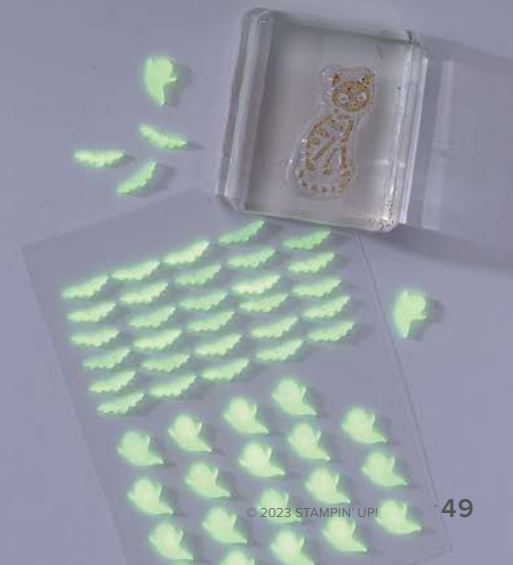

— SHOWN AT 100% —

*Visit stampinup.com and search by item number to see enlarged images and detailed product information.