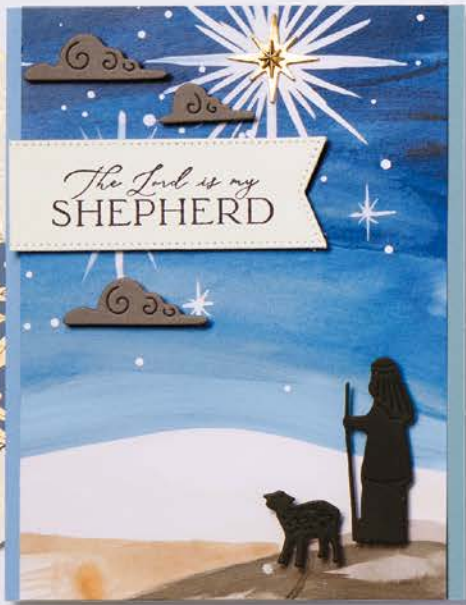

SUITE

**© HOLY
NIGHT**

SUITE COLLECTION • 162012 | $144.50

Cling & photopolymer •

Suite collection includes one of each item listed on the next page.