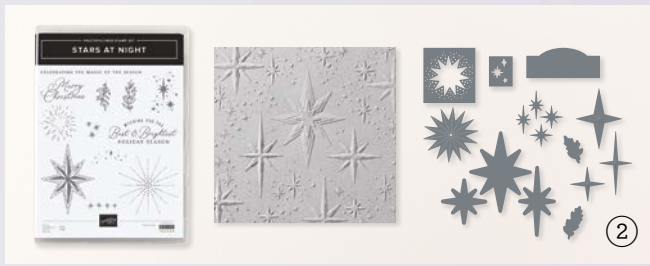

COPPER CLAY   MISTY MOONLIGHT   BOHO BLUE   NIGHT OF NAVY   CRUMB CAKE   PEBBLED PATH

1. NIGHT DIVINE BUNDLE
161997 | $54.00 $48.50
10% BUNDLED SAVINGS Cling • **EN** **FR**
Night Divine Stamp Set
+ Night Divine Dies (p. 70)

2. STARS AT NIGHT BUNDLE
162007 | $63.00 $56.50
10% BUNDLED SAVINGS Photopolymer • **EN** **FR**
Stars at Night Stamp Set
+ Stars at Night Hybrid Embossing Folder (p. 72)

3. ADHESIVE-BACKED STAR TRINKETS
162010 | $8.00
35 pieces. 9 mm, 1.2 cm. Gold.

4. NIGHT OF NAVY & GOLD 1/2" (1.3 CM) GLITTERED RIBBON • 162011 | $9.00
10 yards (9.1 m).

5. SHINING BRIGHTLY 12" X 12" (30.5 X 30.5 CM) SPECIALTY DESIGNER SERIES PAPER • 162378 | $10.00
6 sheets: 1 each of 6 single-sided designs*.
Includes gold foil. Acid free, lignin free.
Very Vanilla, Night of Navy, gold.

6. O HOLY NIGHT 12" X 12" (30.5 X 30.5 CM) DESIGNER SERIES PAPER • 161986 | $12.50
12 sheets: 2 each of 6 double-sided designs*.
Acid free, lignin free.

*Visit stampinup.com and search by item number to see enlarged images and detailed product information.