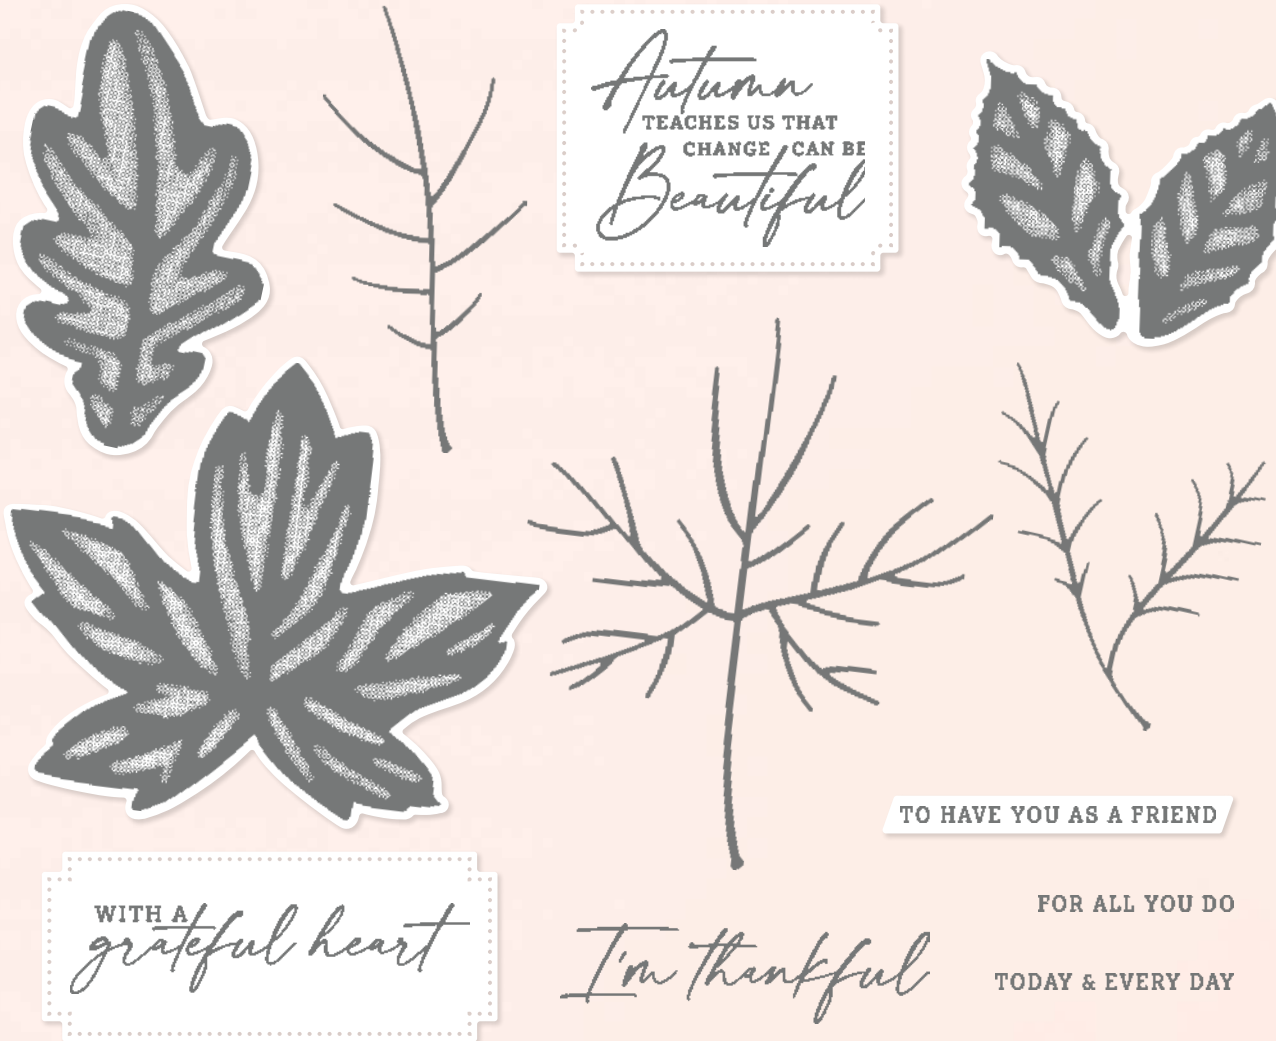

6. ALL ABOUT AUTUMN 6" X 6"

(15.2 X 15.2 CM) SPECIALTY DESIGNER SERIES PAPER 162178 | \$15.00

48 sheets: 4 each of 12 double-sided designs*. Includes copper foil. Acid free, lignin free.

⑥

*Visit stampinup.com and search by item number to see enlarged images and detailed product information.