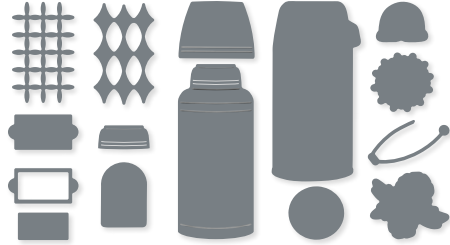

WARMEST HEART DIES
162351 | $27.00
14 dies. Largest die: 1-5/16" x 2-3/4"
(3.3 x 7 cm).

10%
BUNDLED SAVINGS

WARMEST HEART BUNDLE
163858 | ~~$45.00~~ $40.50
Photopolymer •
Warmest Heart Stamp Set (p. 65) + Warmest Heart Dies