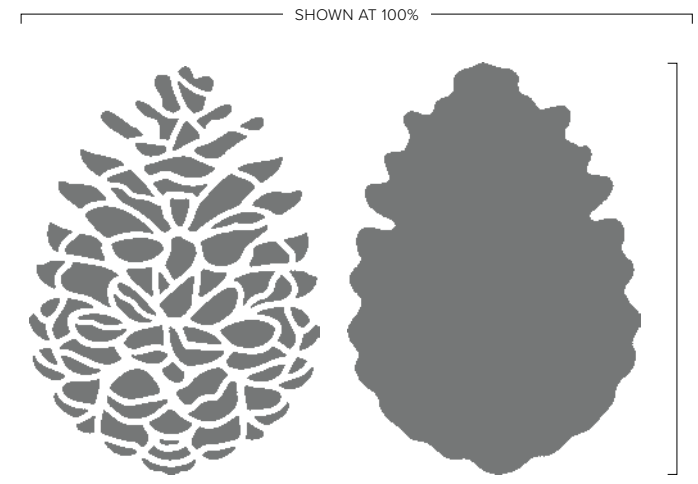

Our Reversibles stamps (at right) are made from specialized, double-sided photopolymer. Stamp one side, then turn it over and stamp again—you get two images in each stamp!