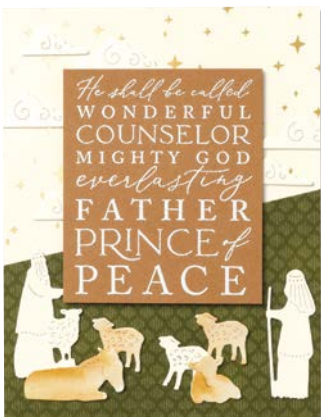

NIGHT DIVINE DIES
161996 | $27.00
8 dies. Largest die: 3-3/4" x 4-3/4"
(9.5 x 12.1 cm).

10%
BUNDLED SAVINGS

NIGHT DIVINE BUNDLE
161997 | ~~$54.00~~ $48.50
Cling •
Night Divine Stamp Set (p. 16) + Night Divine Dies