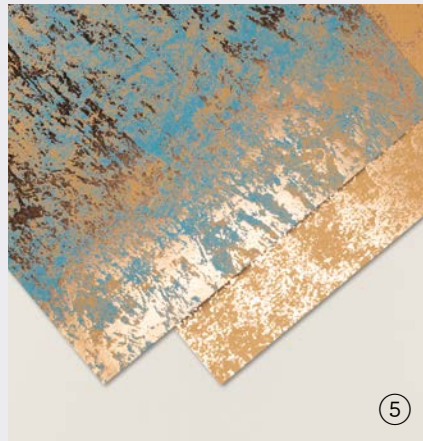

3. COPPER & NATURAL RIBBON

COMBO PACK • 162192 | \$9.50

2 spools. Natural: 1" (2.5 cm). Metallic copper:
1/4" (6.4 mm). 5 yards (4.6 m) each.

③

④

⑤

4. DISTRESSED TILE 3D EMBOSSING FOLDER

162189 | \$9.50