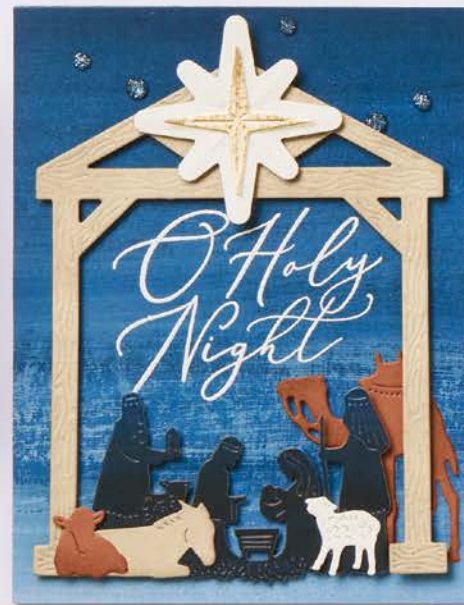

SUITE

**© HOLY
NIGHT**

SUITE COLLECTION • 162012 | $144.50

Cling & photopolymer •

Suite collection includes one of each item listed on the next page.