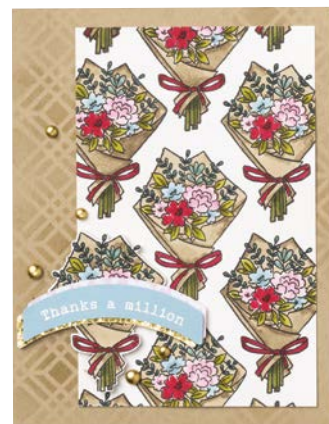

BAG OF BONES DIES
 162218 | \$37.00
 31 dies. Largest die: 2-3/16" x 3-7/16"
 (5.6 x 8.7 cm).

BEARY CUTE PUNCH
 162022 | \$22.00
 Punched image: 2-1/8" x 1-3/8"
 (5.4 x 3.5 cm).

10%
 BUNDLED SAVINGS

BAG OF BONES BUNDLE
 162219 | ~~\$57.00~~ \$51.25
 Photopolymer
 Bag of Bones Stamp Set (p. 49) + Bag of Bones Dies

10%
 BUNDLED SAVINGS

BEARY CUTE BUNDLE
 162023 | ~~\$47.00~~ \$42.25
 Photopolymer • +
 Beary Cute Stamp Set (p. 24) + Beary Cute Punch

CHRISTMAS CLASSICS DIES
161976 | \$37.00
13 dies. Largest die: 3-7/8" x 3-1/2"
(9.8 x 8.9 cm).