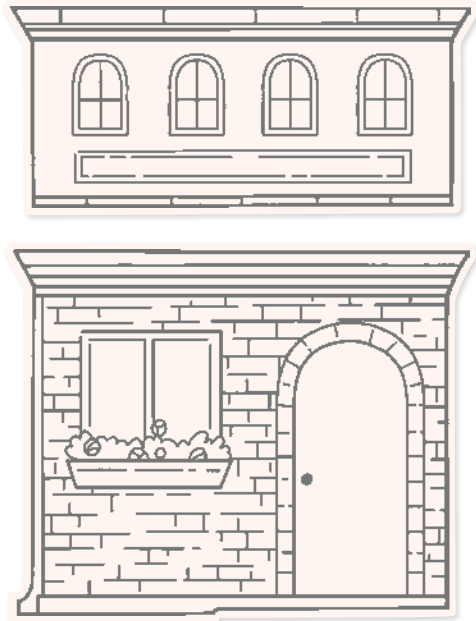

Customize your projects with color! See our wide range of coloring tools (AC P. 136-137) or visit stampinup.com.

[AC P. 137]
METALLIC ENAMEL
EFFECTS BASICS
161610 | $15.00