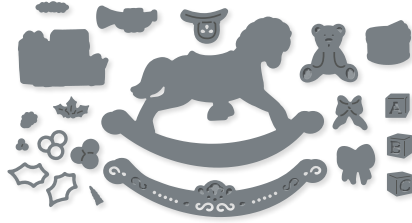

ROCKING HORSE DIES
162040 | $26.00
21 dies. Largest die: 3-11/16" x 2-1/2"
(9.4 x 6.4 cm).

10%
BUNDLED SAVINGS

ROCKING HORSE BUNDLE
162041 | ~~$47.00~~ $42.25
Photopolymer
Rocking Horse Stamp Set (p. 18) + Rocking Horse Dies