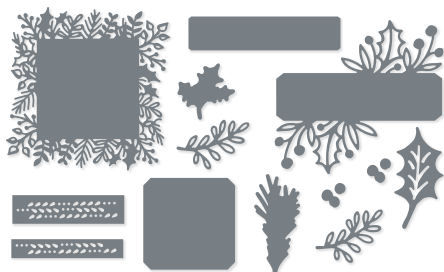

CHRISTMAS CLASSICS DIES
161976 | $37.00
13 dies. Largest die: 3-7/8" x 3-1/2"
(9.8 x 8.9 cm).