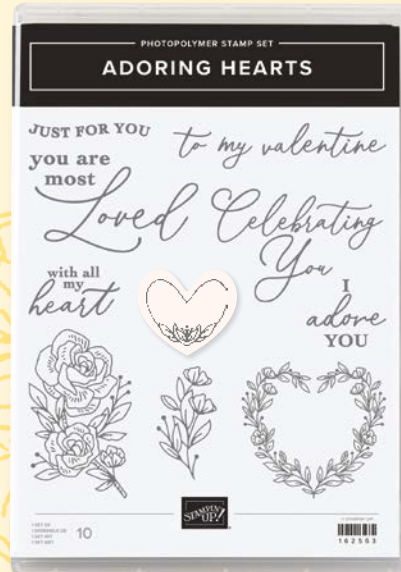

brayering

& LAYERING

Whether you want to evenly ink an embossing folder, add definition to die-cut words, or paint a sunset with colors that melt into one another, brayering is the technique that makes the magic!

1. ADORING HEARTS STAMP SET • 162563 | $20.00
10 photopolymer stamps
(suggested clear blocks: b, d, g) •
Coordinates with Adoring Hearts Hybrid Embossing Folder

2. ADORING HEARTS HYBRID EMBOSSING FOLDER • 162569 | $39.00
Use with a Stampin' Cut & Emboss Machine (p. 66).
1 embossing folder. 6" x 6-1/4" (15.2 x 15.9 cm).
14 dies. Largest die: 5-1/2" x 5-1/2" (14 x 14 cm).

3. ADORING HEARTS BUNDLE
162570 | $59.00 $53.00
 Photopolymer •
Adoring Hearts Stamp Set +
Adoring Hearts Hybrid Embossing Folder (p. 67)

4. THOUGHTFUL MOMENTS HYBRID EMBOSSING FOLDER • 162927 | $38.00 •
Use with a Stampin' Cut & Emboss Machine (p. 66).
1 embossing folder. 6" x 6-1/4" (15.2 x 15.9 cm).
10 dies. Largest die: 5-3/4" x 5-3/4" (14.6 x 14.6 cm).

5. STAMPIN' BRAYER • 162936 | $16.00
Silicone roller provides even coverage when applying ink to embossing folders, stamps, and paper. Resting feet keep crafting surfaces ink free. Roller length: 4-3/4" (12.1 cm). Roller width: 1-1/4" (3.2 cm).

①