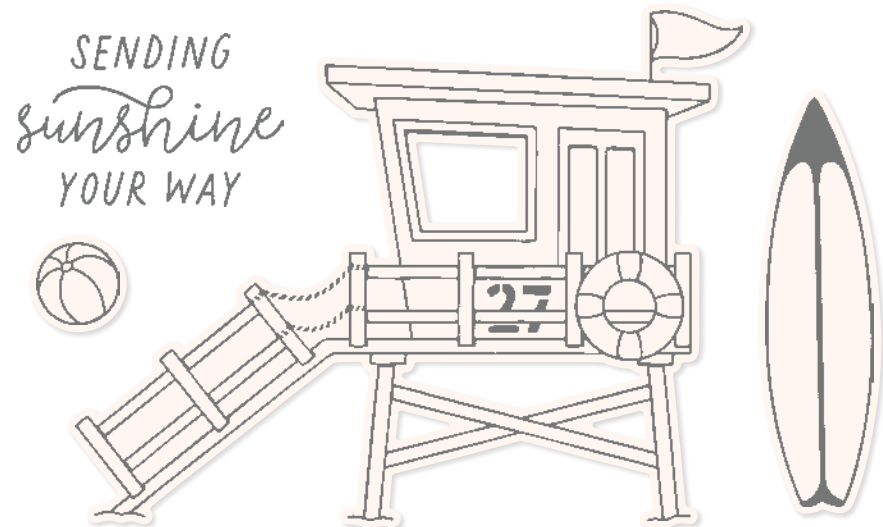

BEACH DAY • 162797 | $20.00

14 photopolymer stamps (suggested clear blocks: a, b, c, e, h)
○ Coordinates with Beach Day Dies

10%
BUNDLED SAVINGS

+

BEACH DAY BUNDLE
162800 | ~~$54.00~~ $48.50
Photopolymer
Beach Day Stamp Set + Beach Day Dies (p. 67)

BEACH DAY DIES • 162799 | $34.00
Use with a Stampin' Cut & Emboss Machine (p. 66).
21 dies. Largest die: 3-9/16" x 2-3/4" (9 x 7 cm).