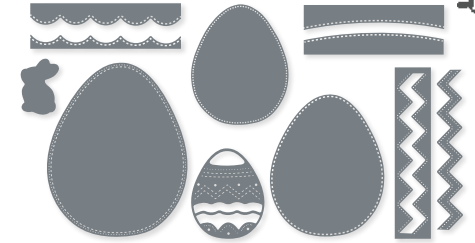

EXCELLENT EGGS DIES • 162807 | $25.00
8 dies. Largest die: 2-3/4" x 3-7/16" (7 x 8.7 cm).

10%
BUNDLED SAVINGS

EVERYDAY DETAILS BUNDLE
162865 | ~~$58.00~~ $52.00
Cling
Everyday Details Stamp Set (p. 28) + Everyday Details Dies

10%
BUNDLED SAVINGS

EXCELLENT EGGS BUNDLE
162808 | ~~$48.00~~ $43.00
Cling
Excellent Eggs Stamp Set (p. 27) + Excellent Eggs Dies