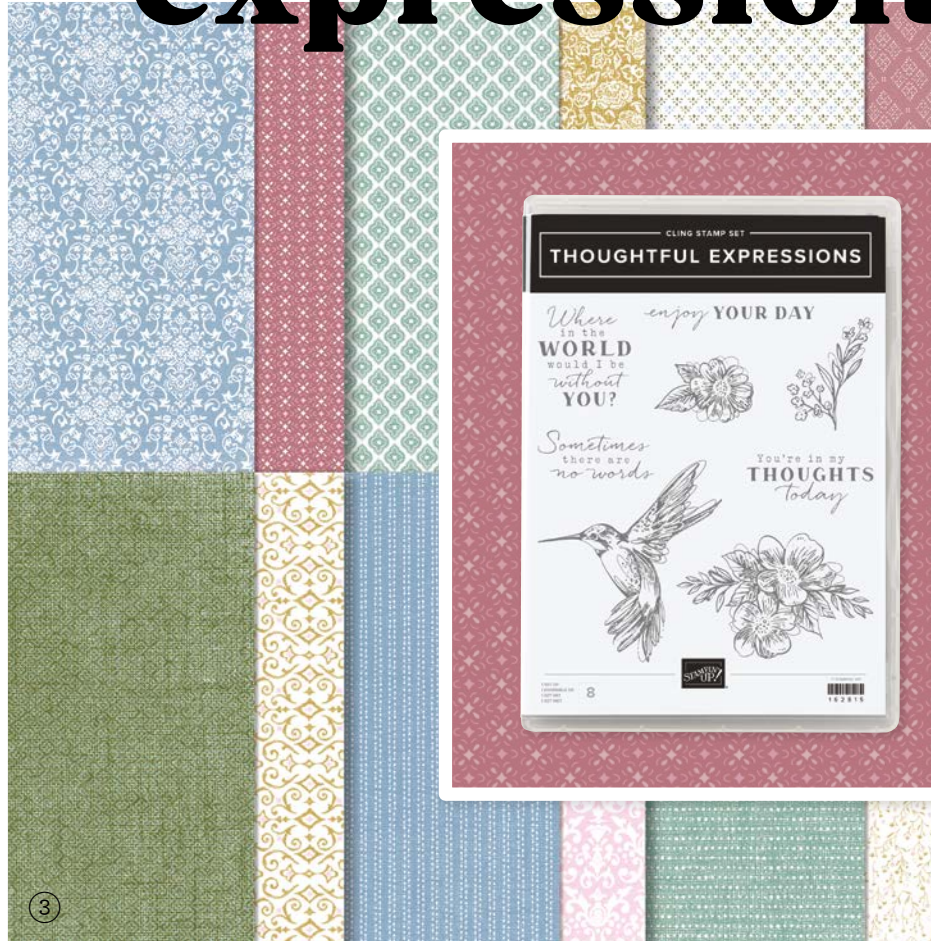

WILD WHEAT

MOSSY MEADOW

LOST LAGOON

BOHO BLUE

MOODY MAUVE

BUBBLE BATH

poetic expressions

SUITE COLLECTION