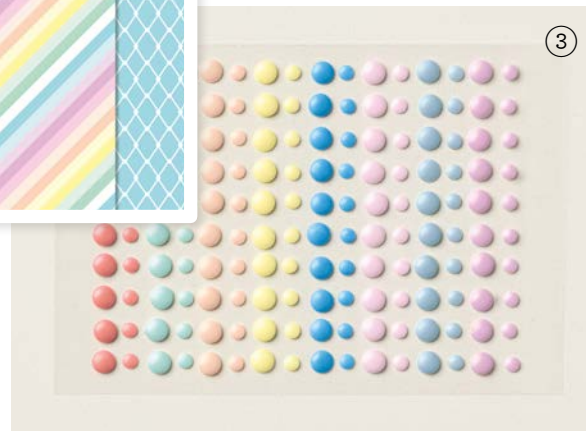

PETAL PINK

LEMON LOLLY

POOL PARTY

BALMY BLUE

BUBBLE BATH

FRESH FREESIA

lighter than air

SUITE COLLECTION