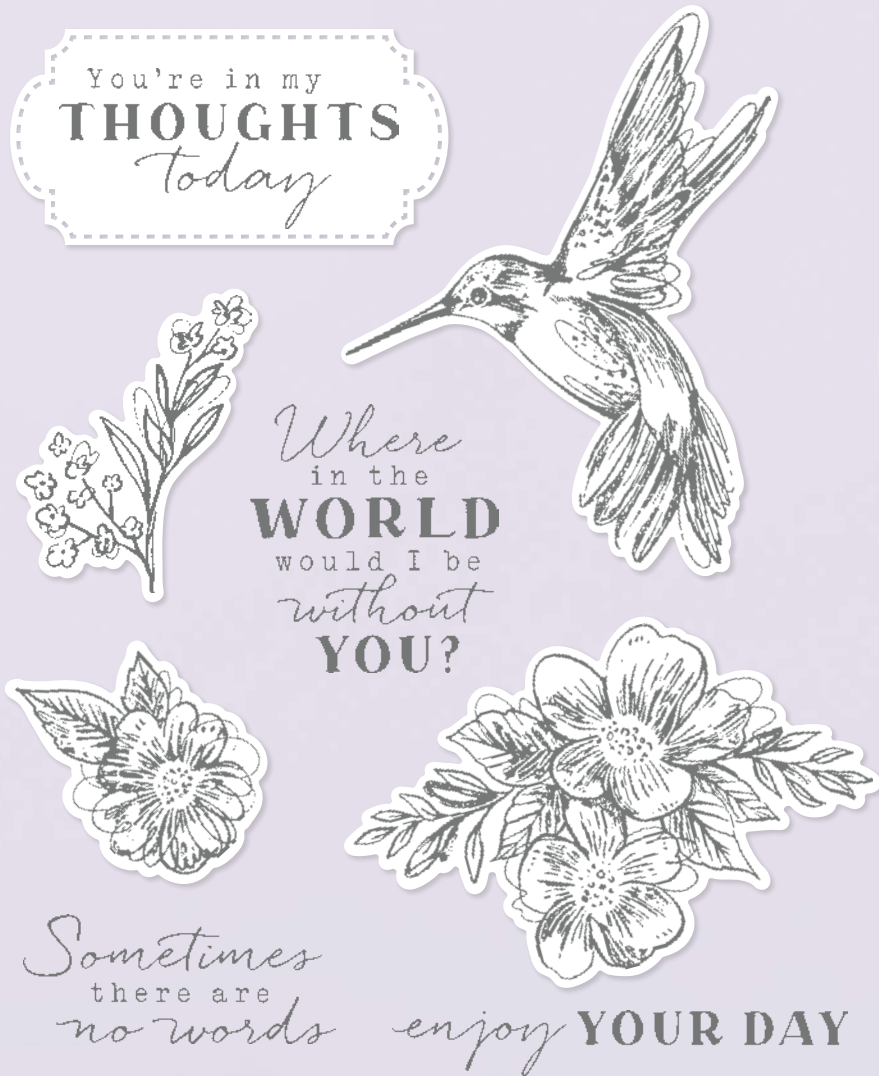

THOUGHTFUL EXPRESSIONS • 162815 | $25.00

8 cling stamps (suggested clear blocks: b, c, d, e)
O Coordinates with Thoughtful Expressions Dies

10%
BUNDLED SAVINGS

+

THOUGHTFUL EXPRESSIONS BUNDLE

162822 | ~~$62.00~~ $55.75

Cling
Thoughtful Expressions Stamp Set
+ Thoughtful Expressions Dies (p. 73)

THOUGHTFUL EXPRESSIONS DIES • 162821 | $37.00

Use with a Stampin' Cut & Emboss Machine (p. 66).
19 dies. Largest die: 3-11/16" x 3-11/16" (9.4 x 9.4 cm).