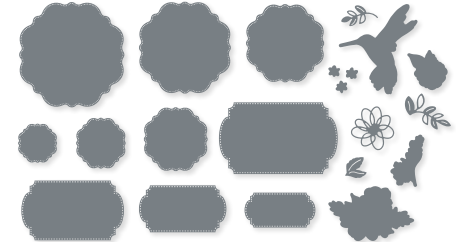

THOUGHTFUL EXPRESSIONS DIES
162821 | $37.00
19 dies. Largest die: 3-11/16" x 3-11/16"
(9.4 x 9.4 cm).

10%
BUNDLED SAVINGS

SUBMARINE LIFE BUNDLE
162774 | ~~$63.00~~ $56.50
Photopolymer
Submarine Life Stamp Set (p. 52) + Submarine Life Builder Punch

10%
BUNDLED SAVINGS

THOUGHTFUL EXPRESSIONS BUNDLE
162822 | ~~$62.00~~ $55.75
Cling
Thoughtful Expressions Stamp Set (p. 62)
+ Thoughtful Expressions Dies