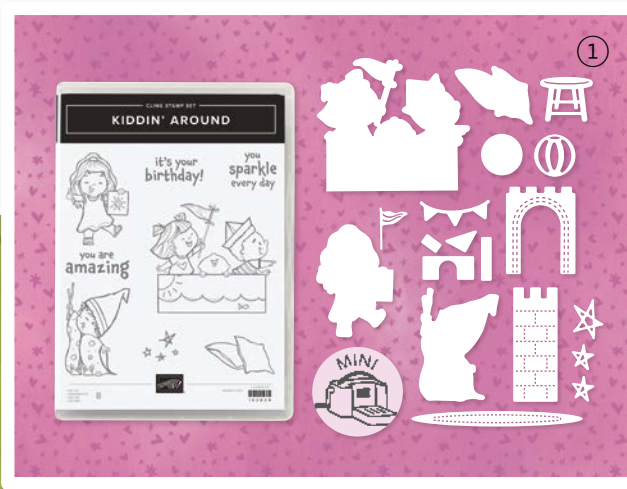

FRESH FREESIA

just kiddin'

SUITE COLLECTION

162843 | \$74.50

Cling •

Suite collection includes one of each item listed below.

1. KIDDIN' AROUND BUNDLE

162839 | ~~\$60.00~~ \$54.00