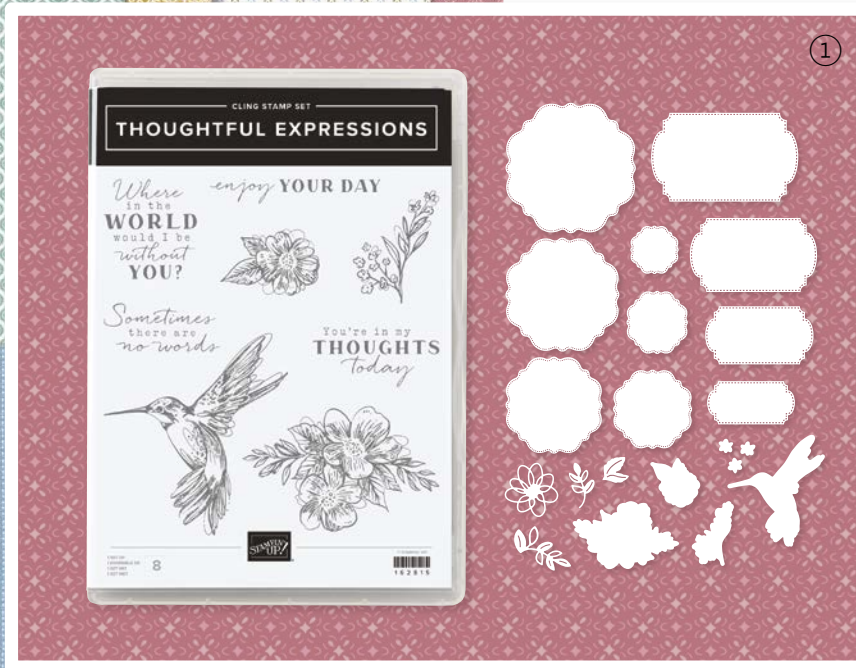

WILD WHEAT

MOSSY MEADOW

LOST LAGOON

BOHO BLUE

MOODY MAUVE

BUBBLE BATH

poetic expressions

SUITE COLLECTION