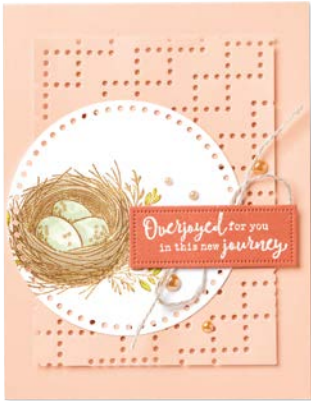

EVERYDAY DETAILS DIES • 162864 | $34.00
11 dies. Largest die: 2-5/8" x 4-1/8"
(6.7 x 10.5 cm).