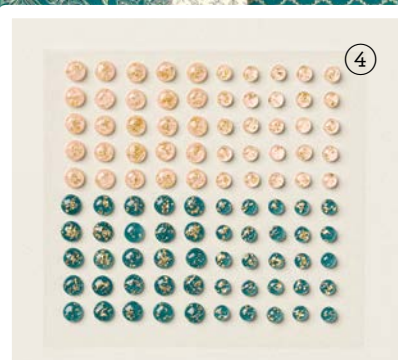

PETAL PINK

MOODY MAUVE

PRETTY PEACOCK

VERY VANILLA

GOLD FOIL

forever love

SUITE COLLECTION

162590 | \$96.00