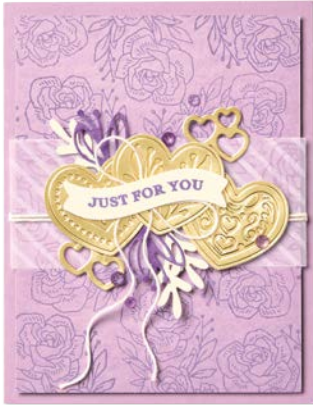

ADORING HEARTS HYBRID EMBOSsing FOLDER • 162569 | $39.00
1 embossing folder. 6" x 6-1/4" (15.2 x 15.9 cm).
14 dies. Largest die: 5-1/2" x 5-1/2" (14 x 14 cm).