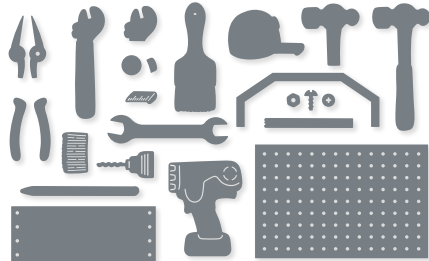

TRUSTY TOOLS DIES • 162722 | $37.00
20 dies. Largest die: 3-11/16" x 2-5/16"
(9.4 x 5.9 cm).

10%
BUNDLED SAVINGS

TRUSTY TOOLS BUNDLE
162723 | ~~$84.00~~ $75.50
Photopolymer •
Trusty Tools Stamp Set (p. 56) + Trusty Tools Dies