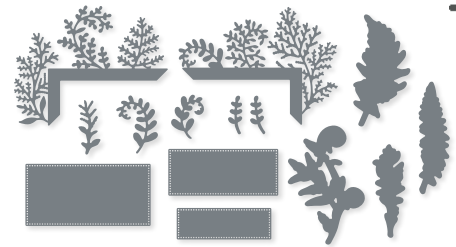

WILD FERNS DIES • 162654 | $33.00
13 dies. Largest die: 3-1/4" x 2-1/2" (8.3 x 6.4 cm).

10%
BUNDLED SAVINGS

WILD FERNS BUNDLE
162655 | ~~$57.00~~ $51.25
Cling
Wild Ferns Stamp Set (p. 21) + Wild Ferns Dies