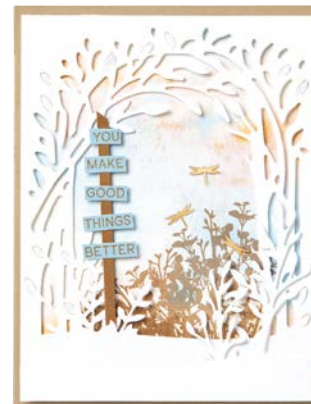

10%
 BUNDLED SAVINGS

BRIGHT SKIES BUNDLE
 162794 | ~~\$54.00~~ \$48.50
 Photopolymer •
 Bright Skies Stamp Set (p. 51) + Bright Skies Dies

CUTEST COWS BUILDER PUNCH
 162896 | \$22.00
 Largest image: 1-7/8" x 1-1/4" (4.8 x 3.2 cm).