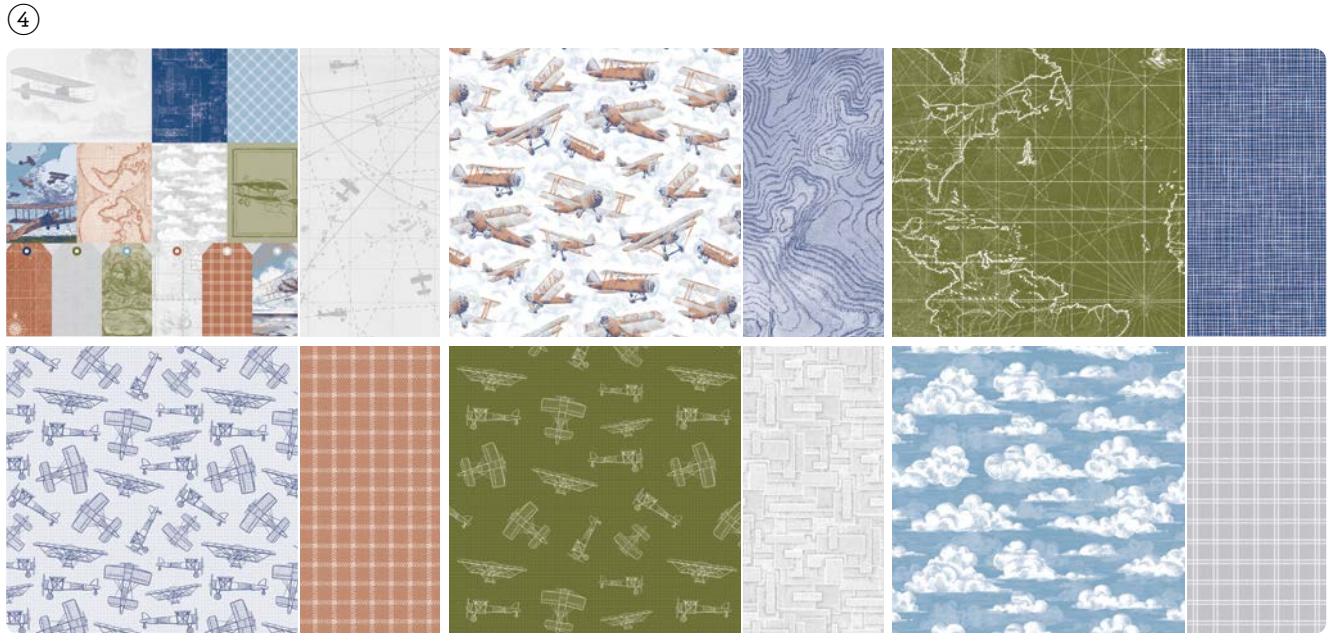

take to the sky

SUITE COLLECTION • 163832 | $74.00 • **EN** **FR**

10% **BUNDLE SAVINGS** 1-2. **ADVENTUROUS SKY BUNDLE** • 163447 | $59.00 $53.00 • Stamp Set + Dies • **EN** **FR**

3. **INDUSTRIAL TRINKETS** • 163450 | $8.50 • 40 pieces.

4. **TAKE TO THE SKY 12" X 12" (30.5 X 30.5 CM) DESIGNER SERIES PAPER** • 163436 | $12.50 • 12 sheets.

► To order bundle items individually 1. **ADVENTUROUS SKY STAMP SET** • 163439 | $26.00 • 13 cling stamps • **EN** **FR**

2. **ADVENTUROUS SKY DIES** • 163446 | $33.00 • 11 dies. Largest die: 3-3/4" x 2" (9,5 x 5,1 cm).