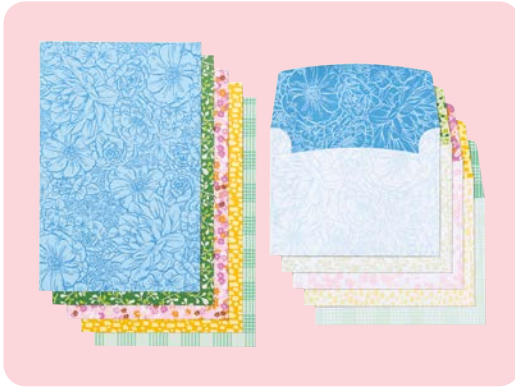

# start with cards & envelopes

5 card bases and 5 envelopes.  
Folded card size: 4-1/4" x 5-1/2" (10.8 x 14 cm).

SUNNY SPRINGS CARDS & ENVELOPES  
163754 | \$8.00

CALMING CREEK CARDS & ENVELOPES  
163753 | \$8.00