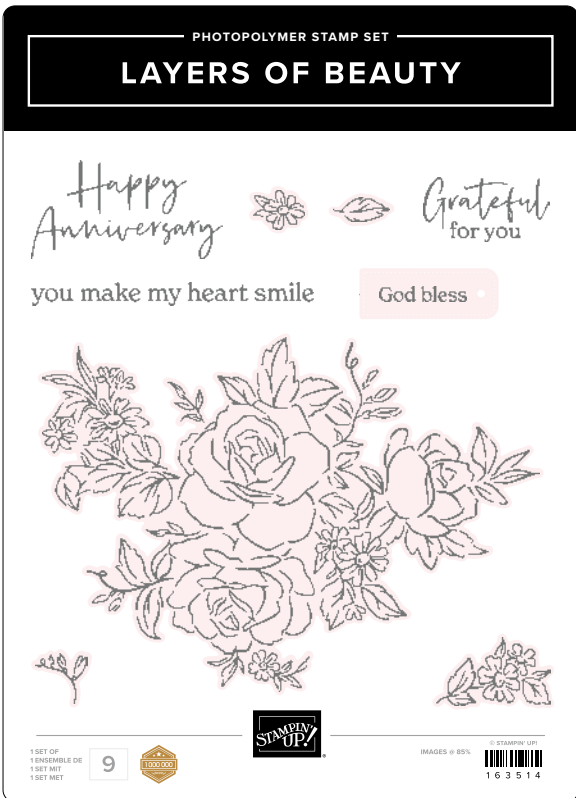

LAYERS OF BEAUTY STAMP SET • 163514 | $20.00
9 photopolymer stamps
Inspired by Million Sales Achiever Shelly Godby