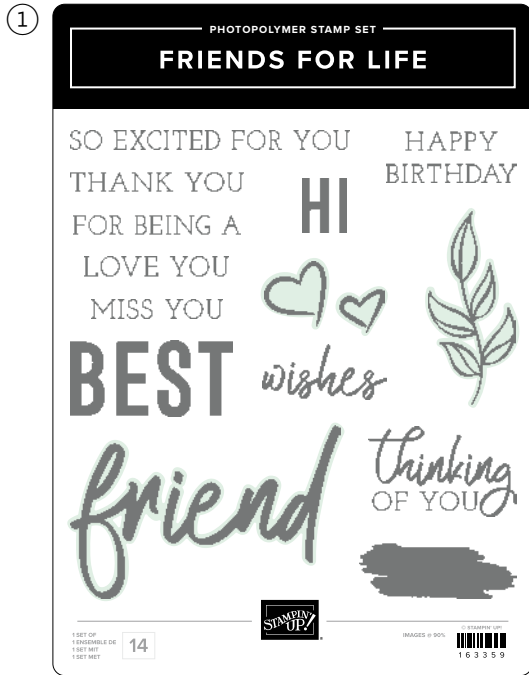

full of life

SUITE COLLECTION • 163369 | $82.50 • **EN** **FR**

10% **BUNDLED SAVINGS** 1-2. **FRIENDS FOR LIFE BUNDLE** • 163365 | ~~$59.00~~ $53.00 • Stamp Set + Dies • **EN** **FR**
3. IRIDESCENT 1/2" (1.3 CM) STRIPED TRIM • 163299 | $8.50 • 10 yards (9.1 m). **4. IRIDESCENT FACETED GEMS** • 163368 | $8.50 • 100 pieces.
5. FULL OF LIFE 6" X 6" (15.2 X 15.2 CM) DESIGNER SERIES PAPER • 163357 | $12.50 • 48 sheets.

► To order bundle items individually 1. **FRIENDS FOR LIFE STAMP SET** • 163359 | $25.00 • 14 photopolymer stamps • **EN** **FR**
2. **FRIENDS FOR LIFE DIES** • 163364 | $34.00 • 9 dies. Largest die: 3" x 2-3/4" (7.6 x 7 cm) • **EN** **FR**