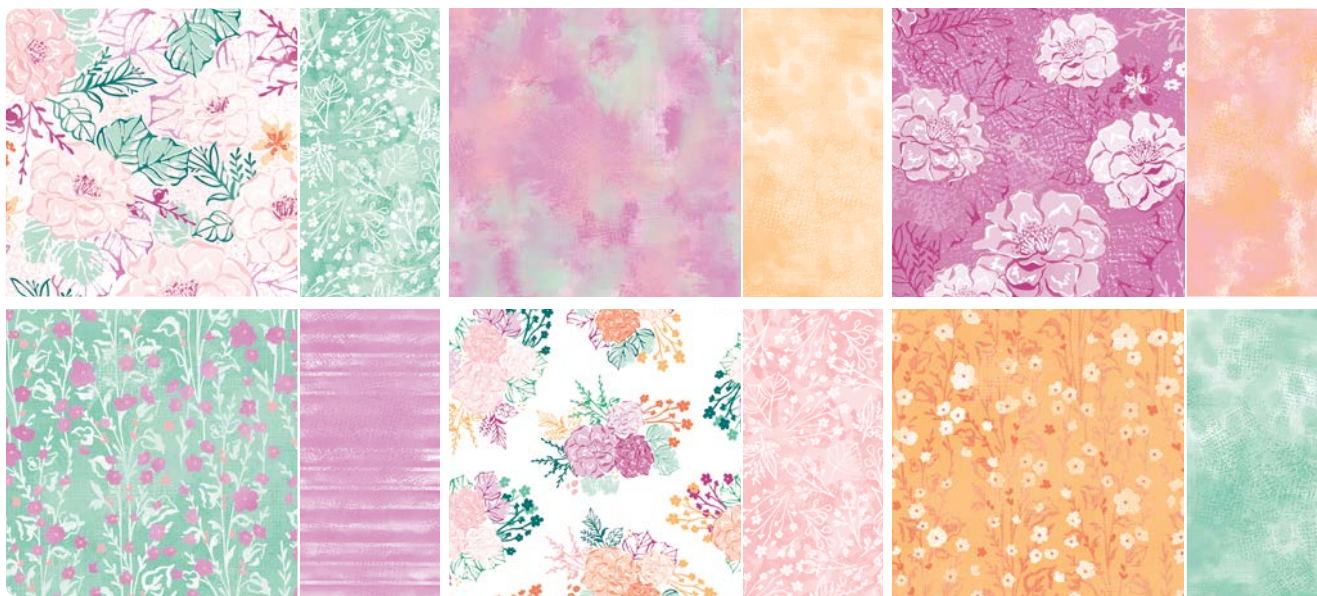

SHY SHAMROCK

SUMMER SPLASH

BERRY BURST

PETUNIA POP

6

7

**10% BUNDLED SAVINGS** 1-2. **FLOWERS OF BEAUTY BUNDLE** • 163376 | ~~\$61.00~~ \$54.75 • Stamp Set + Dies

**10% BUNDLED SAVINGS** 3-4. **UNBOUNDED LOVE BUNDLE** • 163384 | ~~\$61.00~~ \$54.75 • Stamp Set + Dies • **EN ES PN**