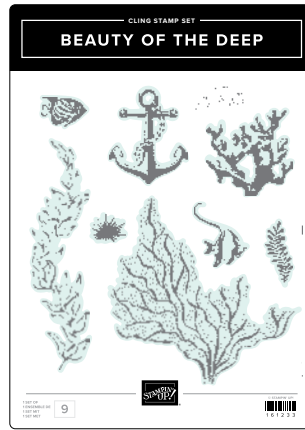

BEAUTY OF THE DEEP STAMP SET • 161233 | $25.00
BEAUTY OF THE DEEP DIES • 161236 | $33.00