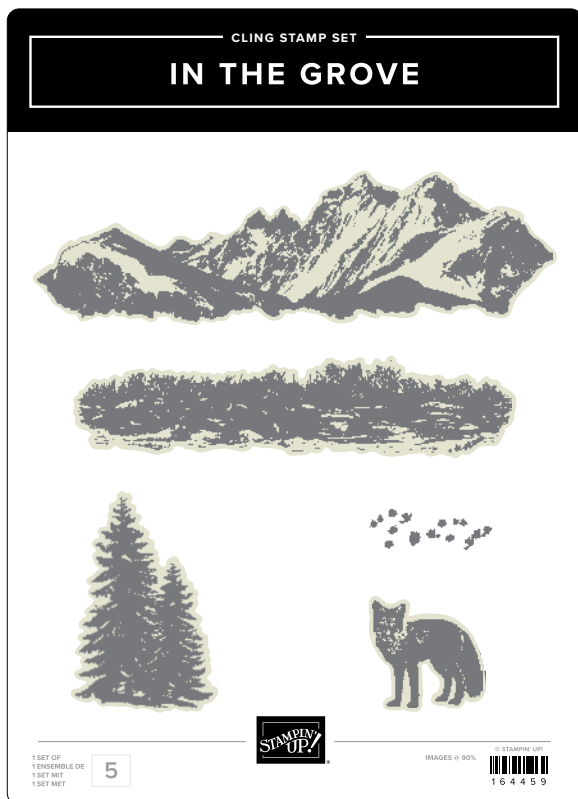

IN THE GROVE STAMP SET • 164459 | $22.00
5 cling stamps.