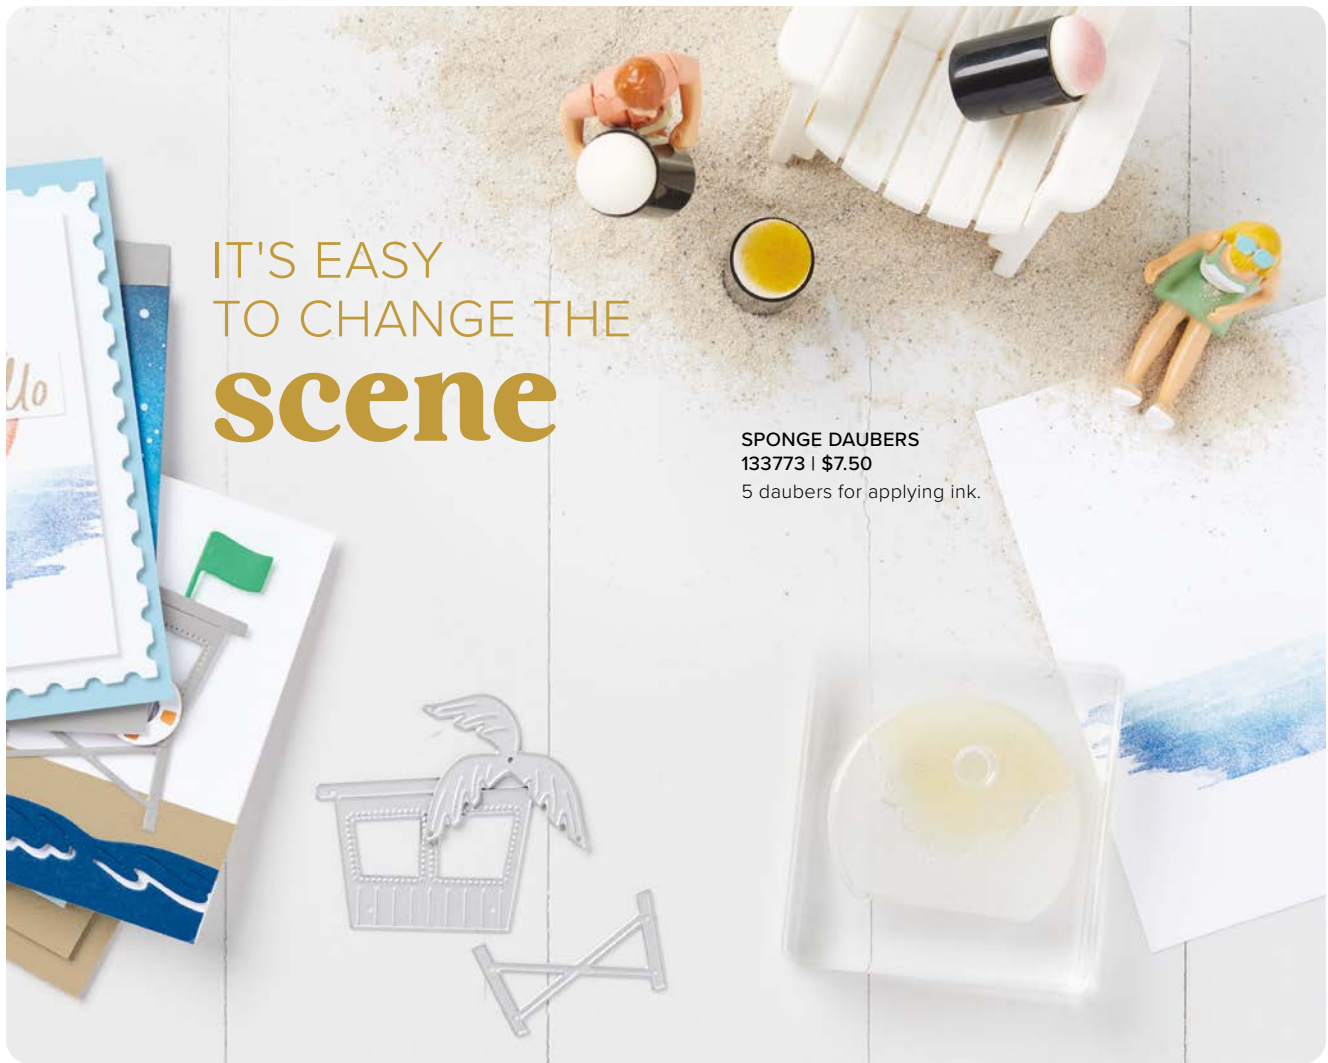

## featured

Shop our online store to see these  
and all our Two-Step stamp sets!

**HOT AIR BALLOON  
STAMP SET**  
162748 | \$20.00 •  

**TRUSTY TOOLS  
STAMP SET**  
163274 | \$24.00 •  

IT'S EASY  
TO CHANGE THE  
**scene**