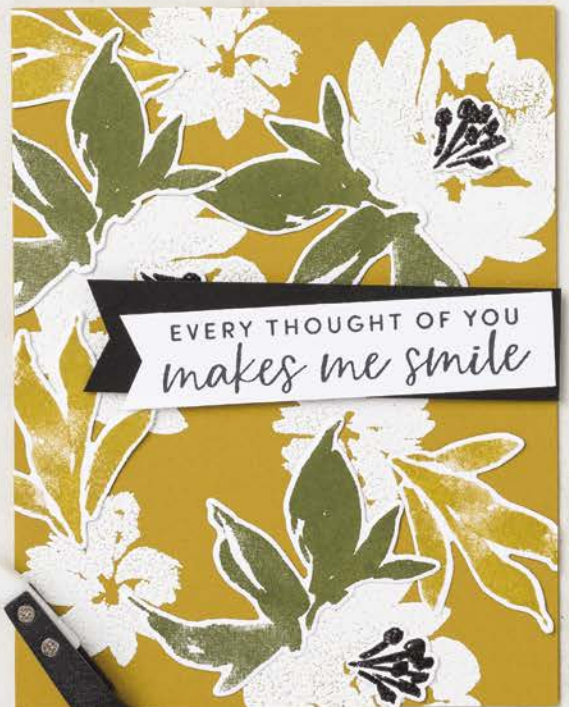

Use Metallics powders for extra shimmer!