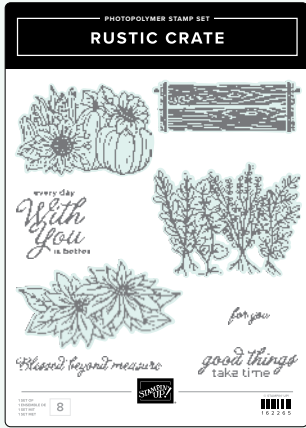

RUSTIC CRATE STAMP SET • 162265 | $20.00
RUSTIC CRATE DIES • 162267 | $34.00