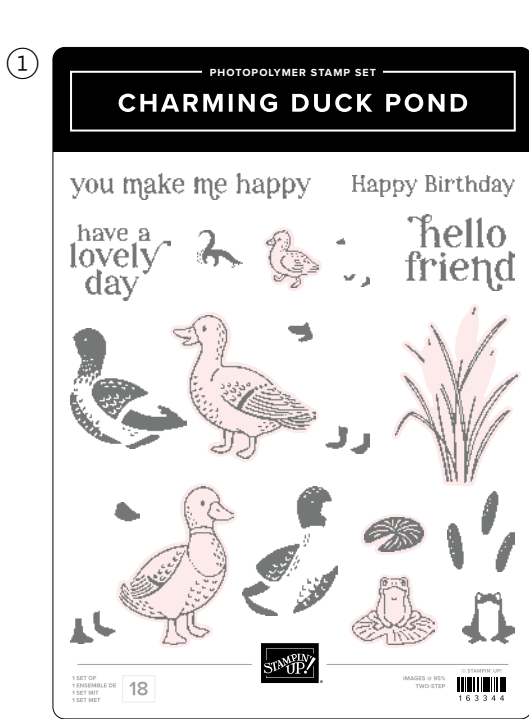

# Lily pond lane

SUITE COLLECTION • 163354 | \$67.25 • EN FR

10% BUNDLED SAVINGS 1-2. CHARMING DUCK POND BUNDLE • 163350 | \$52.00 \$46.75 • Stamp Set + Dies • EN FR  
 3. ADHESIVE-BACKED DAPPLED DOTS • 163353 | \$8.00 • 120 pieces. 4. LILY POND LANE 6" X 6" (15.2 X 15.2 CM)  
 DESIGNER SERIES PAPER • 163342 | \$12.50 • 48 sheets.