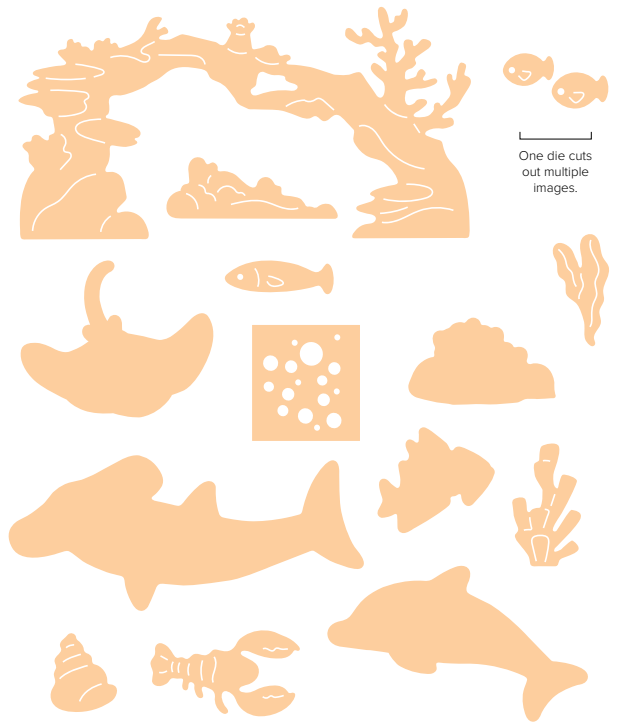

FRIENDLY FINS DIES • 163588 | $28.00
14 dies. Largest die: 3-7/8" x 2" (9.8 x 5.1 cm).

BUNDLES