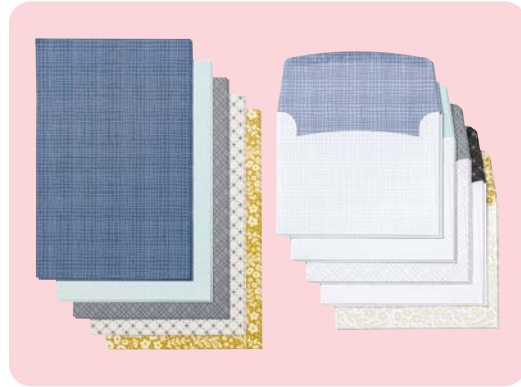

# start with cards & envelopes

5 card bases and 5 envelopes.  
Folded card size: 4-1/4" x 5-1/2" (10.8 x 14 cm).

SUNNY SPRINGS CARDS & ENVELOPES  
163754 | \$8.00

CALMING CREEK CARDS & ENVELOPES  
163753 | \$8.00