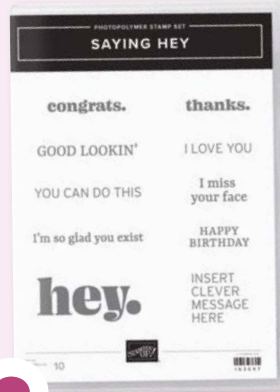

5.

Block Solid

CLEAR BLOCK D • 118485 | $9.50
CLEAR BLOCK E • 118484 | $13.00

A transparent block puts you in control when you're stamping.

6.

Saying Hey

SAYING HEY STAMP SET
163697 $17.00

This sentiment-only set has thoughts for many occasions, but you can choose any set you like in our online store.

7.

Punch Bunch

MODERN OVAL PUNCH
162234 | $23.00

We chose this classic oval punch for its versatility, but you can use any shape from our bunches of punches.

8.

Your Blank Canvas

BASIC WHITE NOTE CARDS & ENVELOPES
159232 | $10.00

Dress it up however you like, then sign your name!

9.

Wet, Wipe, Wow!

SIMPLY SHAMMY
147042 | $9.00

Cleans stamps, surfaces, and more without chemicals—just add water.

10.

Like Google, Only Better

YOUR DEMONSTRATOR

You've got questions? They've got answers!