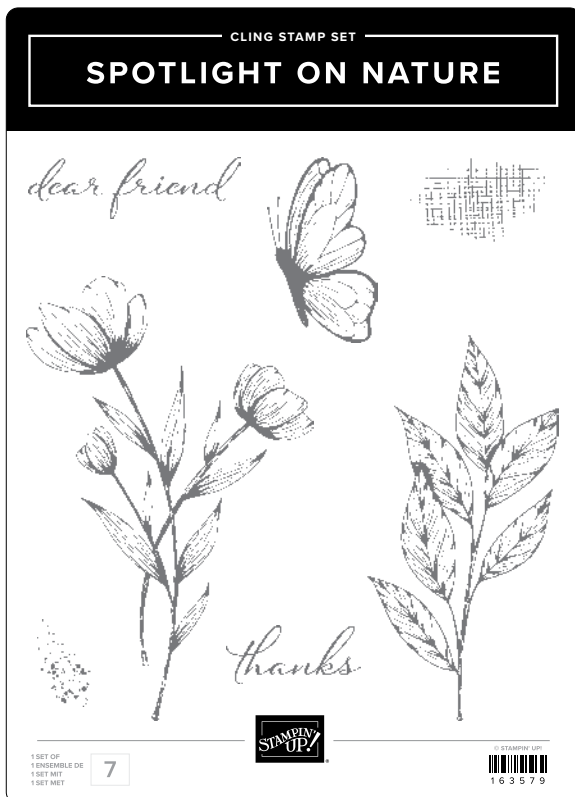

SPOTLIGHT ON NATURE STAMP SET • 163579 | $23.00
7 cling stamps.