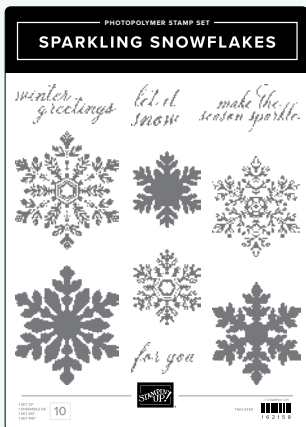

SPARKLING SNOWFLAKES STAMP SET • 162158 | $20.00 • **EN** **PR**
SPARKLING SNOWFLAKES TAG TOPPER PUNCH • 162164 | $27.00