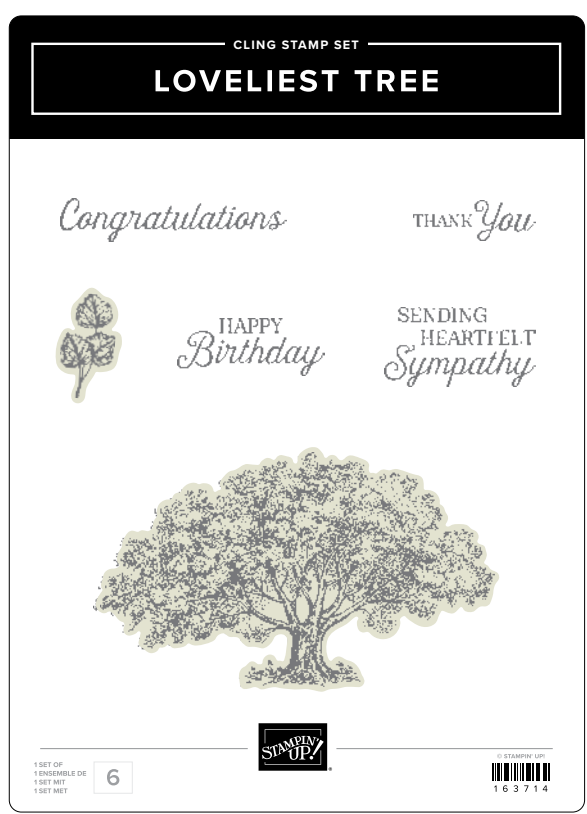

LOVELIEST TREE STAMP SET • 163714 | $20.00
6 cling stamps.