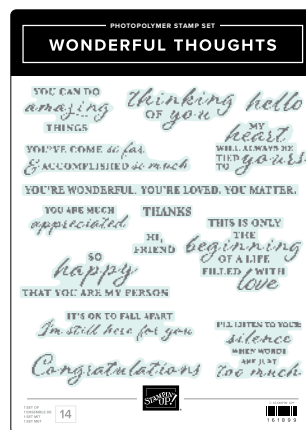

TRUSTY TOOLS STAMP SET • 163274 | \$24.00 • **BN** **PA**  
 TRUSTY TOOLS DIES • 162722 | \$37.00

WILD FERNS STAMP SET • 162648 | \$24.00  
 WILD FERNS DIES • 162654 | \$33.00

WONDERFUL THOUGHTS STAMP SET • 161899 | \$25.00 • **BN** **PA**  
 WONDERFUL THOUGHTS DIES • 161491 | \$34.00 • **BN** **PA**