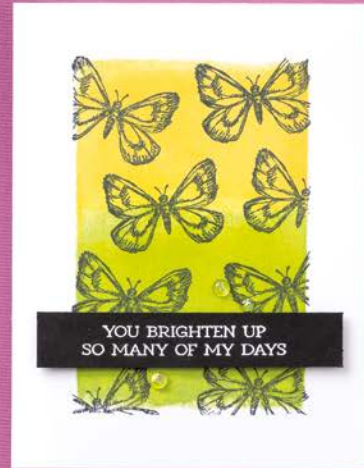

Lovely Layers

Use Blending Brushes to brush ink over masks in sequential order.

ENDURING BEAUTY
DECORATIVE MASKS • 162673 | $12.50
5 masks.

BLENDING BRUSHES • 153611 | $15.00
3 brushes.

SKETCHED
BUTTERFLIES
STAMP SET
163490 | $26.00

Masks are numbered and include notched guides for easy alignment.

Make a Scene

Masking paper can help you build a realistic scene. Simply stamp your image on masking paper, fussy cut, then place over the image you want to keep clean before stamping again.

STAMPIN' UP! MASKING PAPER • 155480 | $7.00
12 sheets.

Tape a Shape

Cut a shape, such as this cloud, from Masking Paper and apply to cardstock, then use a Blending Brush to paint the sky blue.

SMALL BLENDING BRUSHES • 160518 | $14.00
3 brushes.