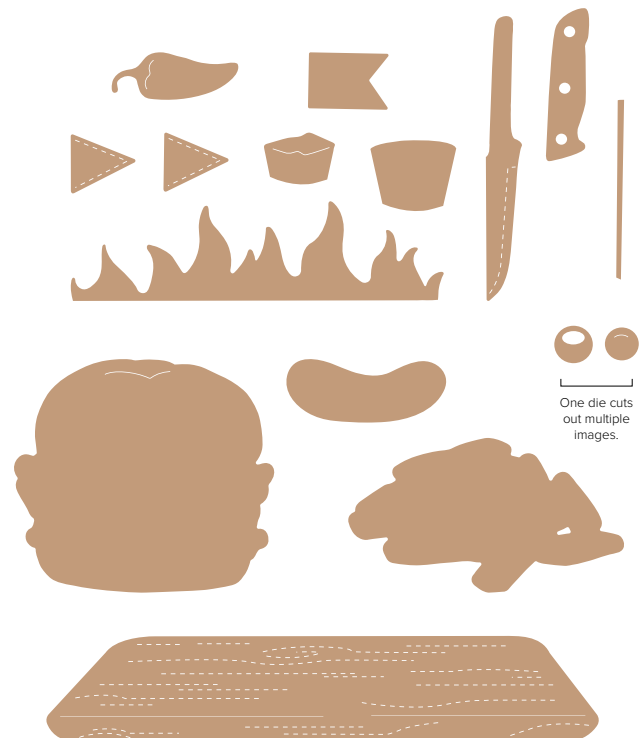

BISTRO BURGER DIES • 163649 | $28.00
15 dies. Largest die: 4-7/8" x 1" (12.4 x 2.5 cm).