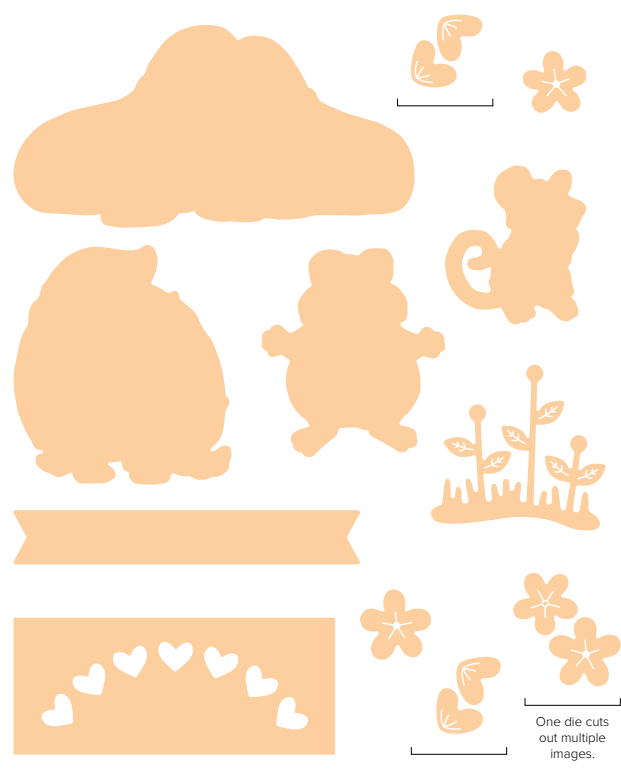

HEARTS & HUGS DIES • 163666 | $30.00
12 dies. Largest die: 3-3/4" x 2" (9.5 x 5.1 cm).

BUNDLES