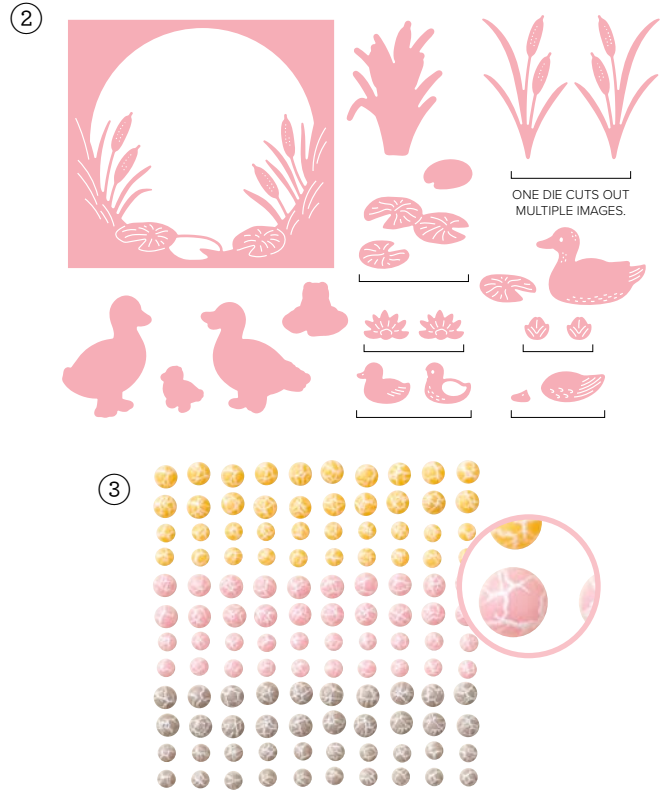

# Lily pond lane

SUITE COLLECTION • 163354 | \$67.25 • EN FR

10% BUNDLED SAVINGS 1-2. CHARMING DUCK POND BUNDLE • 163350 | \$52.00 \$46.75 • Stamp Set + Dies • EN FR  
 3. ADHESIVE-BACKED DAPPLED DOTS • 163353 | \$8.00 • 120 pieces. 4. LILY POND LANE 6" X 6" (15.2 X 15.2 CM)  
 DESIGNER SERIES PAPER • 163342 | \$12.50 • 48 sheets.