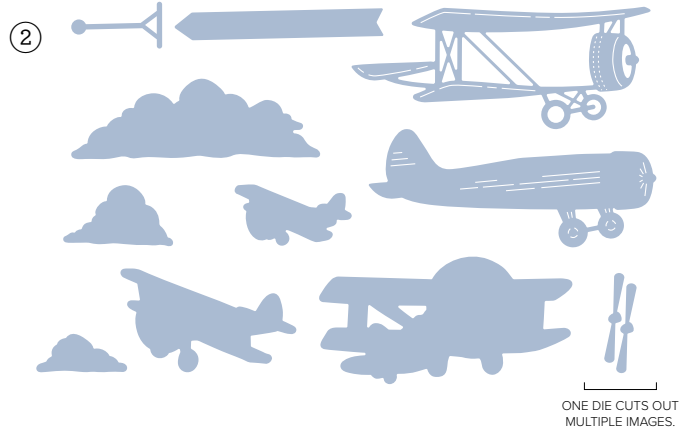

take to the sky

SUITE COLLECTION • 163832 | $74.00 • **EN** **FR**

10% **BUNDLE SAVINGS** 1-2. **ADVENTUROUS SKY BUNDLE** • 163447 | $59.00 $53.00 • Stamp Set + Dies • **EN** **FR**

3. **INDUSTRIAL TRINKETS** • 163450 | $8.50 • 40 pieces.

4. **TAKE TO THE SKY 12" X 12" (30.5 X 30.5 CM) DESIGNER SERIES PAPER** • 163436 | $12.50 • 12 sheets.

► To order bundle items individually 1. **ADVENTUROUS SKY STAMP SET** • 163439 | $26.00 • 13 cling stamps • **EN** **FR**

2. **ADVENTUROUS SKY DIES** • 163446 | $33.00 • 11 dies. Largest die: 3-3/4" x 2" (9,5 x 5,1 cm).